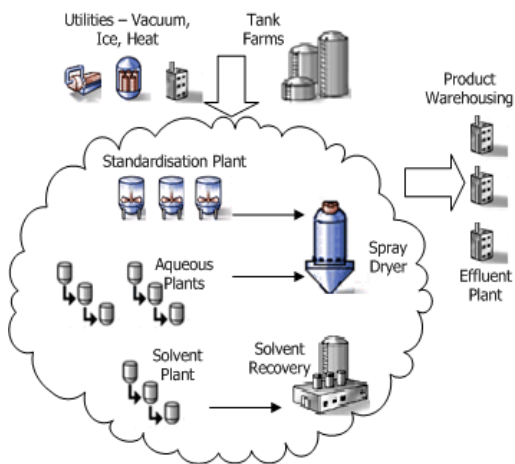

#### Complete Site Integration

In 1997, Alba Controls assumed the task of designing, programming and commissioning software for a highly flexible textile dye factory in the Chinese city of Qingdao.

This was a privilege and a marvellous challenge for us. We formed strong relationships with many engineers from Europe, India and China, the aim of which was to create a fully integrated, automated plant capable of maintaining Ciba's world-class reputation for quality.